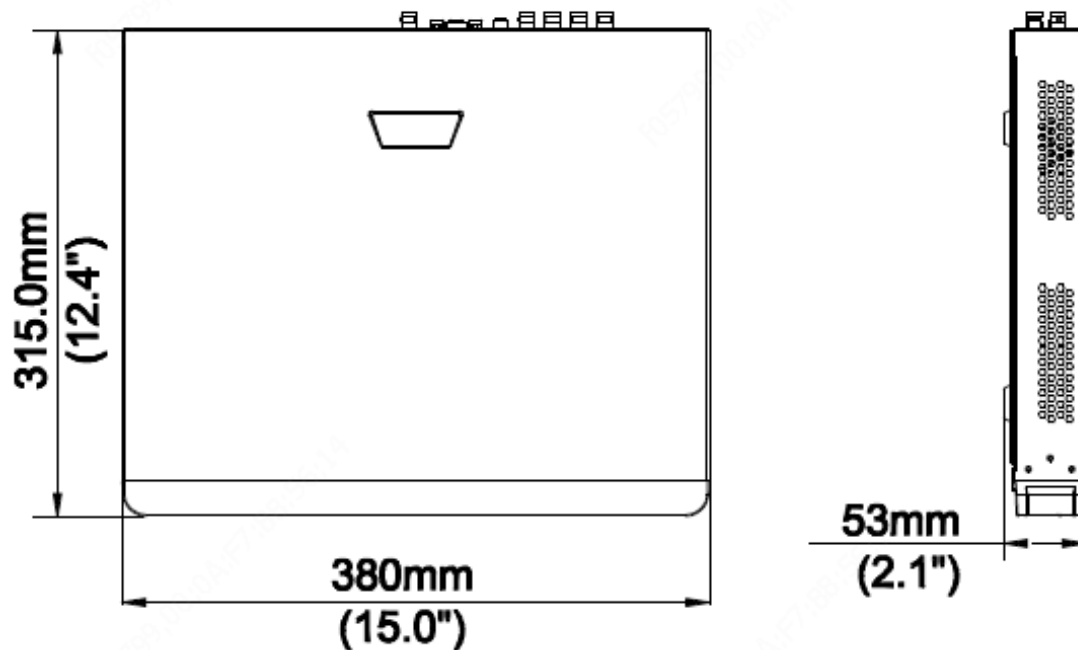

Capacity	up to 10TB for each HDD		
<b>External Interface</b>			
Network Interface	1RJ45 10M/100M self-adaptive Ethernet Interface	1RJ45 10M/100M/1000M self-adaptive Ethernet Interface	
USB Interface	Rear panel: 1 x USB2.0,Front panel: 1xUSB2.0	Rear panel: 1 x USB3.0,Front panel: 1xUSB2.0	
Serial Interface	1 x RS485		
Alarm In	-	8	-
Alarm Out	-	4	-
<b>General</b>			
Power Supply	12V DC Power Consumption: ≤ 8 W( without HDD )	12V DC Power Consumption: ≤ 12 W( without HDD )	
Working Environment	-10°C~+ 55°C (+14°F~+131°F), Humidity ≤ 90% RH ( non-condensing)		
Dimensions(W×D×H)	380mm ×315mm× 53mm (15" × 12.4"×2.1")		
Weight ( without HDD )	≤1.9 Kg ( 4.19lb )		

## Dimensions