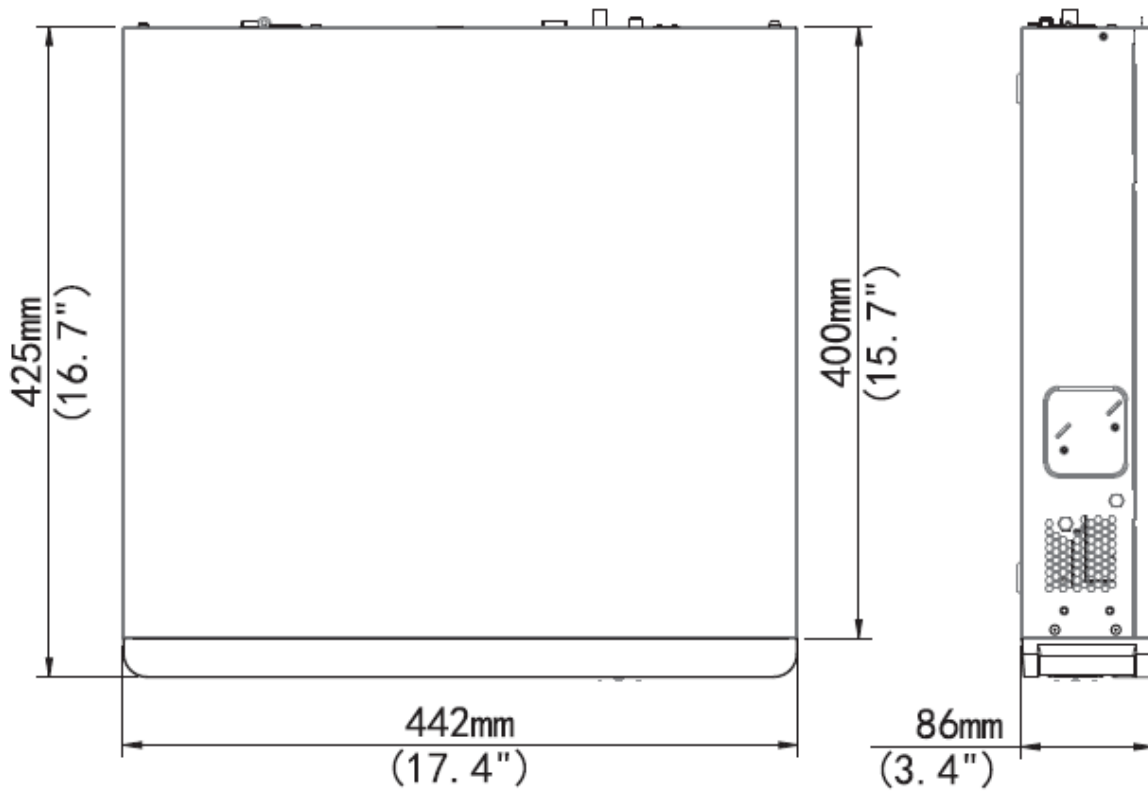

Specifications

Model	UNC-N64E8-H8R		
Video/Audio Input			
IP Video Input	64-ch		
Two-way Audio Input	1-ch, RCA		
Network			
Incoming Bandwidth	320Mbps		
Outgoing Bandwidth	320Mbps		
Remote Users	128		
Protocols	P2P, UPnP, NTP, DHCP, PPPoE,SSL,TLS,SNMP,HTTPS		
Video/Audio Output			
HDMI/VGA Output	HDMI1/VGA: 1920x1080p /60Hz, 1920x1080p /50Hz, 1600x1200 /60Hz, 1280x1024 /60Hz, 1280x720 /60Hz, 1024x768 /60Hz HDMI2: 4K (3840x2160) /60Hz, 4K (3840x2160) /30Hz, 1920x1080p /60Hz, 1920x1080p /50Hz, 1600x1200 /60Hz, 1280x1024 /60Hz, 1280x720 /60Hz, 1024x768 /60Hz		
CVBS Output	1-ch, BNC		
Recording Resolution	12MP/8MP/6MP/5MP/4MP/3MP/1080p/960p/720p/D1/2CIF/CIF		
Audio Output	1-ch, RCA		
Synchronous Playback	16-ch		
Corridor Mode Screen	3/4/5/7/9/10/12/16/32		
Decoding			
Decoding format	Ultra 265, H.265, H.264		
Live view/ Playback	12MP/8MP/6MP/5MP/4MP/3MP/1080p/960p/720p/D1/2CIF/CIF		
Capability	3 x 12MP@25, 4 x 4K@30, 8 x 4MP@30, 16 x 1080P@30, 32 x 960P@25, 36 x 720P@30, 64 x D1		
Hard Disk			
SATA	8 SATA interfaces		
Capacity	up to 8TB for each HDD		
eSATA	1 eSATA interface		
Smart			
VCA Detection	Face detection, Intrusion detection, Cross line detection, Audio detection, Defocus detection, Scene change detection, Auto tracking		
VCA Search	Face search, Behavior search		
Statistical Analysis	People counting		
Disk Array			
Array Type	RAID 0, 1, 5, 6, 10		
External Interface			
Network Interface	2 RJ45 10M/100M/1000M self-adaptive Ethernet Interfaces		
Serial Interface	1 x RS232, 1 x RS485		
USB Interface	Front panel: 2 x USB2.0,Rear panel: 1 x USB3.0		
Alarm In	16-ch		
Alarm Out	4-ch		
General			
Power Supply	100 ~ 240 VAC		

	Power Consumption: ≤ 20 W(without HDD)
Working Environment	-10°C ~ + 55°C (+14°F ~ +131°F), Humidity $\leq 90\%$ RH(non-condensing)
Dimensions(WxDxH)	442mm x425mmx 86mm (17.4" x 16.7" x 3.4")
Weight (without HDD)	≤ 5.13 Kg (11.31 lb)

Dimensions

Rear Panel